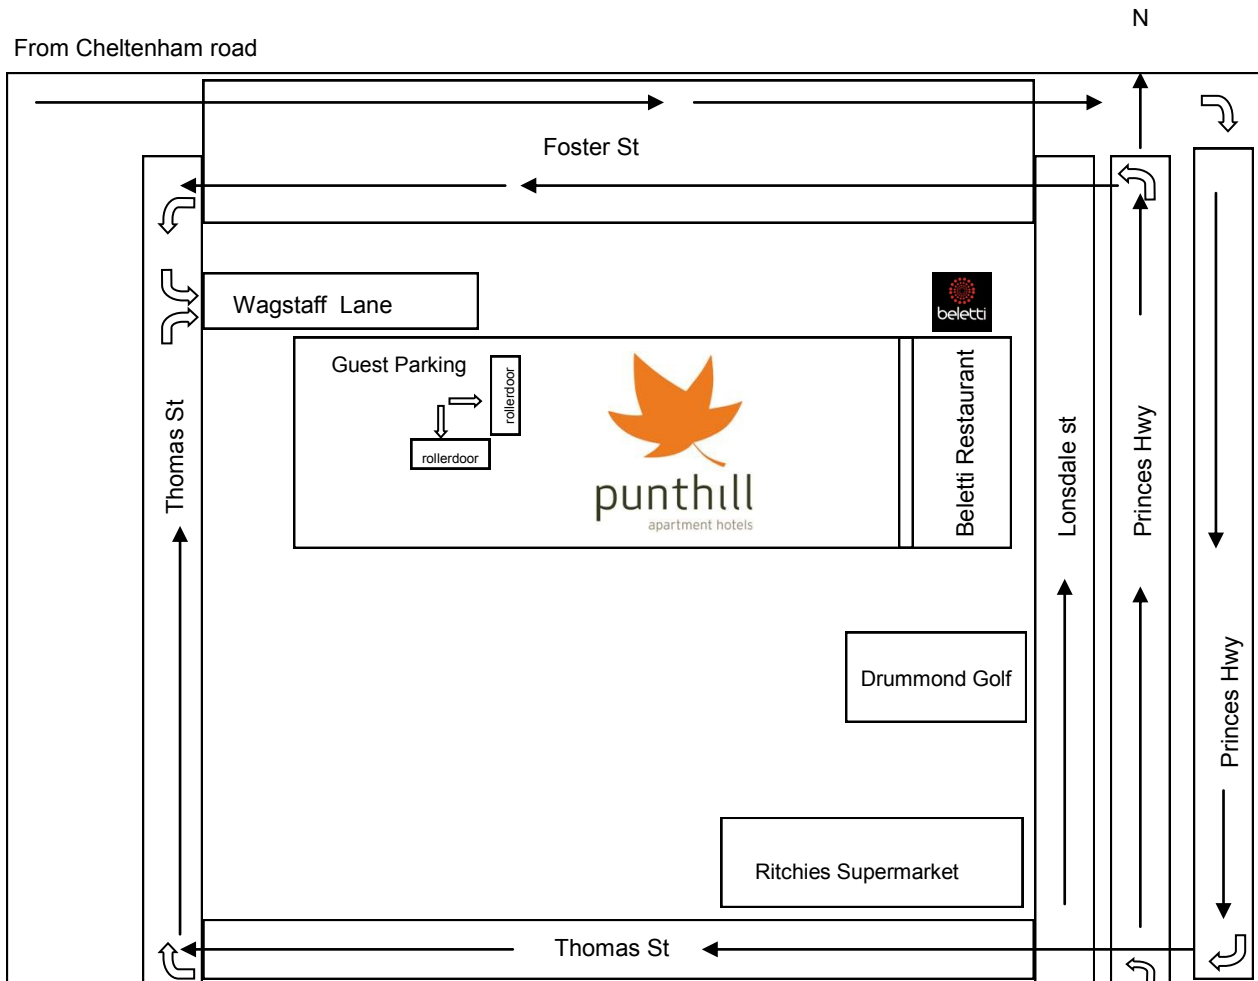

## Restaurant Cafe Bar

Beletti Restaurant – Function Room – (Punthill Apartments Hotel)  
Level One, 159 Lonsdale Street Dandenong  
(Private Parking Available via Wagstaff Lane @ rear of Punthill building)

Please find below details regarding car parking options for Beletti / Punthill Dandenong:

1. On site at the hotel, on a first come/first served basis. We have approximately 50 accessible car spaces on site, subject to availability. Entrance is off Wagstaff Lane, which runs off Thomas Street (at the back of the hotel). The car park entrance is open ½ an hour prior to commencement of event.
2. On street car parking along the service lane on Lonsdale Street at the front of the hotel (subject to availability)
3. On street car parking at the back of the building on Thomas Street (subject to availability)

As another suggestion, the IGA supermarket is only a short distance from the hotel.

The Melways map reference 91A E8.