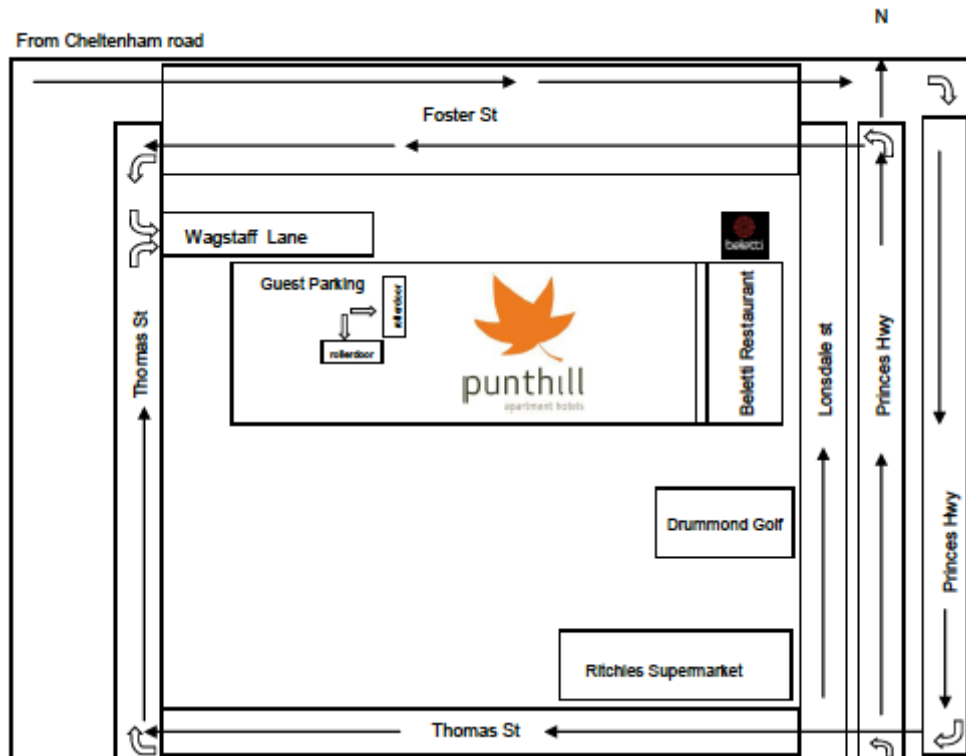

~ Car Parking Options ~

**Beletti Restaurant Cafe Bar - Dining, Events and Functions
159 - 161 Lonsdale Street Dandenong VIC 3175**

1. Events in the restaurant - On street car parking along the service lane on Lonsdale Street and the front of the hotel - subject to availability

2. Care car park, 21 Thomas Street, Dandenong, which is located directly behind our building. Subject to availability and fees apply (\$6.00 all day parking Monday -Friday).
3. There are pay stations with open-air parking bays located off Langhorne Street and McCrae Street in Dandenong, which are an approximate 3 minute walk from the property.